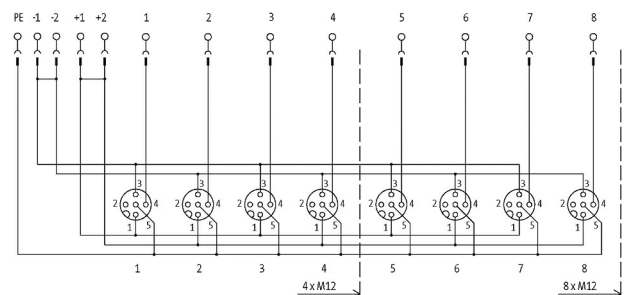

EXACT12, 8XM12, 4 POLE CAP, PLUG. SCREW TERM.

Self wireable, no LED

8-way, 4-pole

without LED, up to 125 V AC/DC

Screw plug-in terminals

Plastic housings with good resistance against chemicals and oils.

The resistance to aggressive media should be individually tested for your application. Further details on request.

[Link to Product](#)

Illustration

M12-Females 4-pole

Product may differ from Image

Contact Layout

PIN 1 (+)

PIN 3	(-)
-------	-----

PIN 4	(NO)/(S1)
-------	-----------

PIN 5	(Earth)
-------	---------

General data

Temperature range	-20...+70 °C
-------------------	--------------

Technical Data

Operating voltage	125 V AC/DC
-------------------	-------------

Operating current per contact	max. 4 A
-------------------------------	----------

Total current	max. 8 A
---------------	----------

Connection	Screw plug-in terminals: max. 1.5 mm ² (AWG 16)
------------	--

Protection	IP65/IP67
------------	-----------

Housing	Plastic, flame retardant
---------	--------------------------