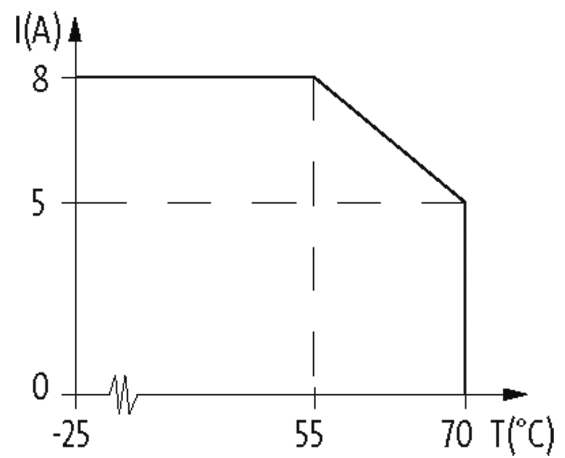

EXACT12, 8XM12, 4 POLE CAP, PLUG. SCREW TERM.

Self wireable, no LED

8-way, 4-pole

without LED, up to 125 V AC/DC

Screw plug-in terminals

Plastic housings with good resistance against chemicals and oils.

The resistance to aggressive media should be individually tested for your application. Further details on request.

[Link to Product](#)

Illustration

M12-Females 4-pole

Product may differ from Image

Contact Layout

PIN 1 (+)

PIN 3	(-)
-------	-----

PIN 4	(NO)/(S1)
-------	-----------

PIN 5	(Earth)
-------	---------

General data

Temperature range	-20...+70 °C
-------------------	--------------

Technical Data

Operating voltage	125 V AC/DC
-------------------	-------------

Operating current per contact	max. 4 A
-------------------------------	----------

Total current	max. 8 A
---------------	----------

Connection	Screw plug-in terminals: max. 1.5 mm ² (AWG 16)
------------	--

Protection	IP65/IP67
------------	-----------

Housing	Plastic, flame retardant
---------	--------------------------