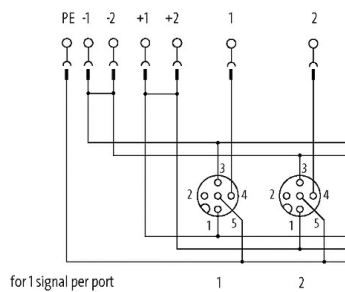

EXACT12, 8XM12, 4 POLE CAP, PLUG. SCREW TERM.

Self wireable, no LED

8-way, 4-pole

without LED, up to 125 V AC/DC

Screw plug-in terminals

Plastic housings with good resistance against chemicals and oils.

The resistance to aggressive media should be individually tested for your application. Further details on request.

[Link to Product](#)

Illustration

M12-Females 4-pole

Product may differ from Image

Contact Layout

PIN 1 (+)

PIN 3	(-)
-------	-----

PIN 4	(NO)/(S1)
-------	-----------

PIN 5	(Earth)
-------	---------

General data

Temperature range	-20...+70 °C
-------------------	--------------

Technical Data

Operating voltage	125 V AC/DC
-------------------	-------------

Operating current per contact	max. 4 A
-------------------------------	----------

Total current	max. 8 A
---------------	----------

Connection	Screw plug-in terminals: max. 1.5 mm ² (AWG 16)
------------	--

Protection	IP65/IP67
------------	-----------

Housing	Plastic, flame retardant
---------	--------------------------